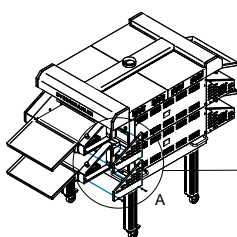

TP32 - 3 decks

W × H: 1,390 × 1,830 mm
D: 1,850 mm

RECOMMENDED ACCESSORIES

Tunnel pizza tray, ø 240 mm (no. 60936-240).

Tunnel pizza tray, ø 260 mm (no. 60936-260).

Tunnel pizza tray, ø 300 mm (no. 60936-300).

Tunnel pizza tray, ø 320 mm (no. 60936-320).

Tunnel pizza tray, ø 360 mm (no. 60936-360).

Tunnel pizza tray, ø 440 mm (no. 60936-440).

Pan pizza tray, ø 240 mm (no. 61001-240).

Pan pizza tray, ø 400 mm (no. 61001-400).

Pan pizza tray, ø 480 mm (no. 61001-480).

Pizza mesh grille, aluminum, ø 300 mm (no. 61126-30C)

DRAFT DIVERTER

	TP10	TP20	TP30	TP11	TP12	TP21	TP22	TP31	TP32
Custom leg height	○	○	○	○	○	○	○	○	○
Draft diverter 585 mm (TPX1)				○		○		○	
Draft diverter 900 mm (TPX2)					○		○		○
Extra short baking time	○	○	○	○	○	○	○	○	○