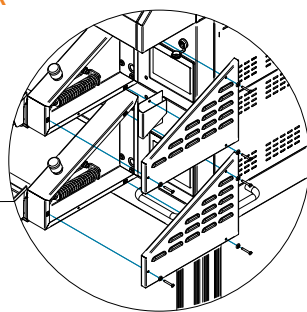

TP32 - 3 decks

W × H: 1,390 × 1,830 mm
D: 1,850 mm

RECOMMENDED ACCESSORIES

Tunnel pizza tray, ø 240 mm (no. 60936-240).

Tunnel pizza tray, ø 260 mm (no. 60936-260).

Tunnel pizza tray, ø 300 mm (no. 60936-300).

Tunnel pizza tray, ø 320 mm (no. 60936-320).

Tunnel pizza tray, ø 360 mm (no. 60936-360).

Tunnel pizza tray, ø 440 mm (no. 60936-440).

Pan pizza tray, ø 240 mm (no. 61001-240).

Pan pizza tray, ø 400 mm (no. 61001-400).

Pan pizza tray, ø 480 mm (no. 61001-480).

Pizza mesh grille, aluminum, ø 300 mm (no. 61126-30C)

DRAFT DIVERTER

	TP10	TP20	TP30	TP11	TP12	TP21	TP22	TP31	TP32
Custom leg height	○	○	○	○	○	○	○	○	○
Draft diverter 585 mm (TPX1)				○		○		○	
Draft diverter 900 mm (TPX2)					○		○		○
Extra short baking time	○	○	○	○	○	○	○	○	○